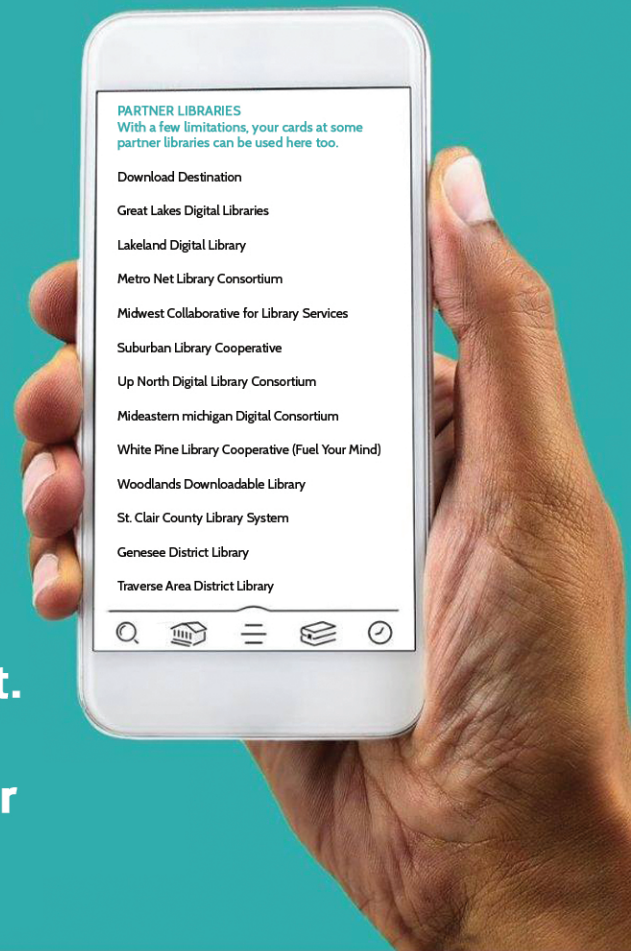

You now have access to even more books!

To add your card for a partner library:

1. Go to **MENU > Add Library**
2. Search for the partner library and open it.
3. Tap **SIGN IN WITH MY CARD**.
4. Under **PARTNER LIBRARIES**, choose your home library from the list and sign in.

Get more access with your
Southwest Michigan Digital Library member library card!
Borrow titles from any of these collections:

Download Destination
Great Lakes Digital Libraries
Lakeland Digital Library
Metro Net Library Consortium
Midwest Collaborative for Library Services
Suburban Library Cooperative
Up North Digital Consortium

Mideastern Michigan Digital Consortium
White Pine Library Cooperative
(Fuel Your Mind)
Woodlands Downloadable Library
St. Clair County Library System
Genesee District Library
Traverse Area District Library